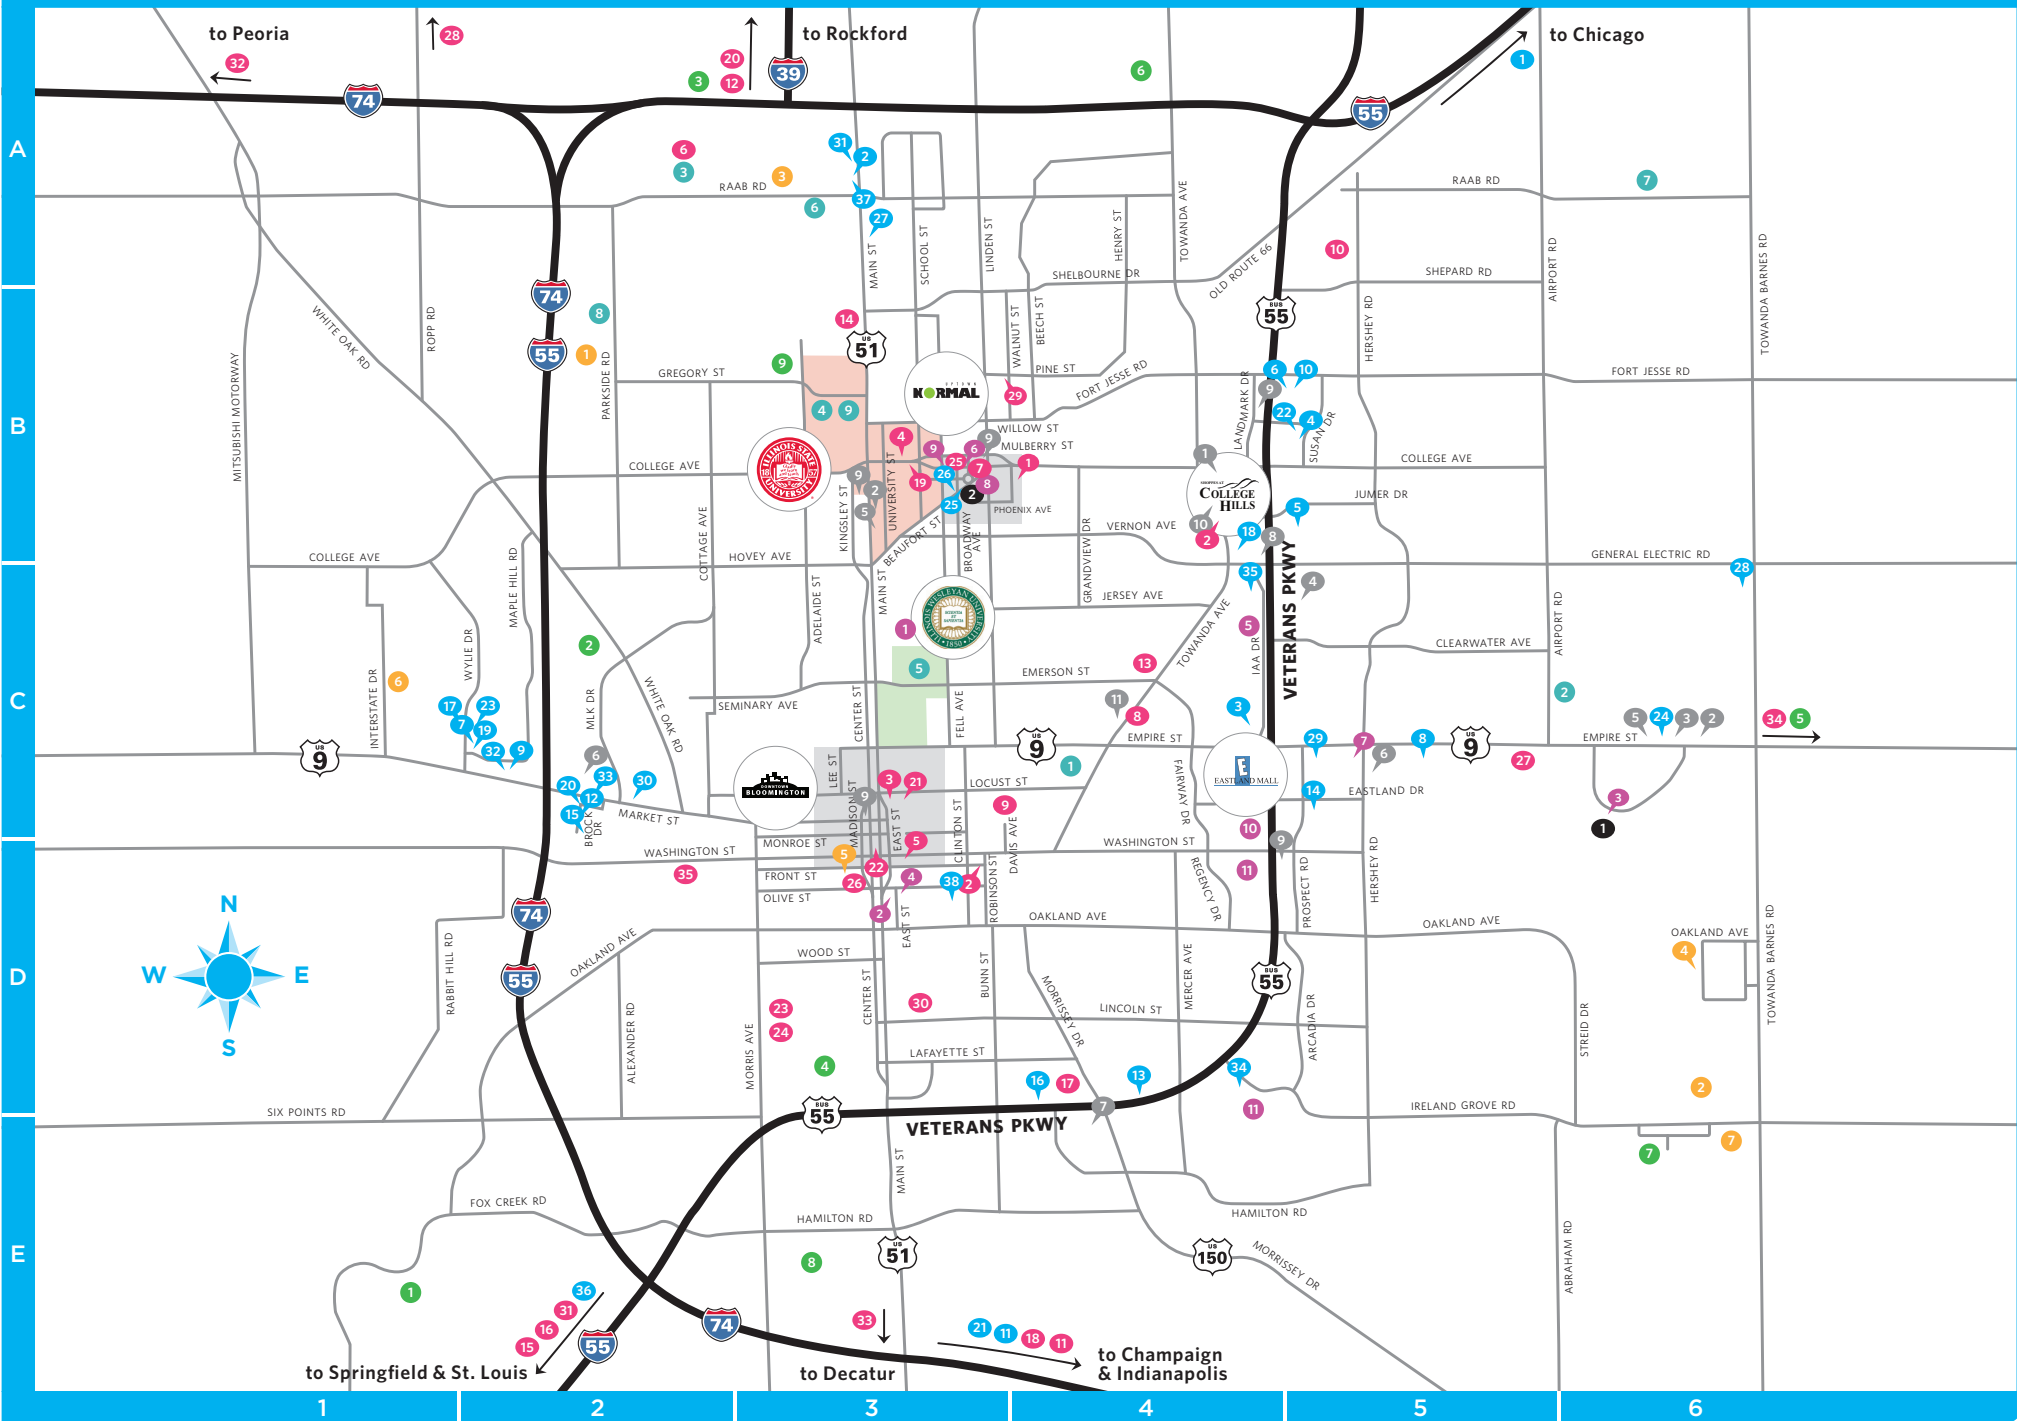

TRANSPORTATION

1. Central Illinois Regional Airport **C6**
2. Uptown Station/Amtrak **B3**

SHOPPING

- Eastland Mall **C4**
- Downtown Bloomington **D3**
- The Shoppes at College Hills **B4**
- Uptown Normal **B3**

Welcome to BN

We hope you
enjoy your stay in
Bloomington-Normal!

This map includes accommodations and major attractions as well as Bloomington-Normal Area Sports Commission member restaurants.

For more detailed information, or for a full list of restaurants please visit www.VisitBN.org or refer to our Official Visitor Guide.

**Bloomington-Normal Area
Convention and Visitors Bureau**
3201 Cira Drive, Suite 201
Bloomington, IL 61704

VisitBN.org \ 309.665.0033

2018 BNACVB. All Rights Reserved.
September 2018 - 5,625 (75 pads of 75 maps)

Bloomington-Normal Area Map

to Peoria

to Rockford

to Chicago

to Springfield & St. Louis

to Decatur

to Champaign & Indianapolis

A