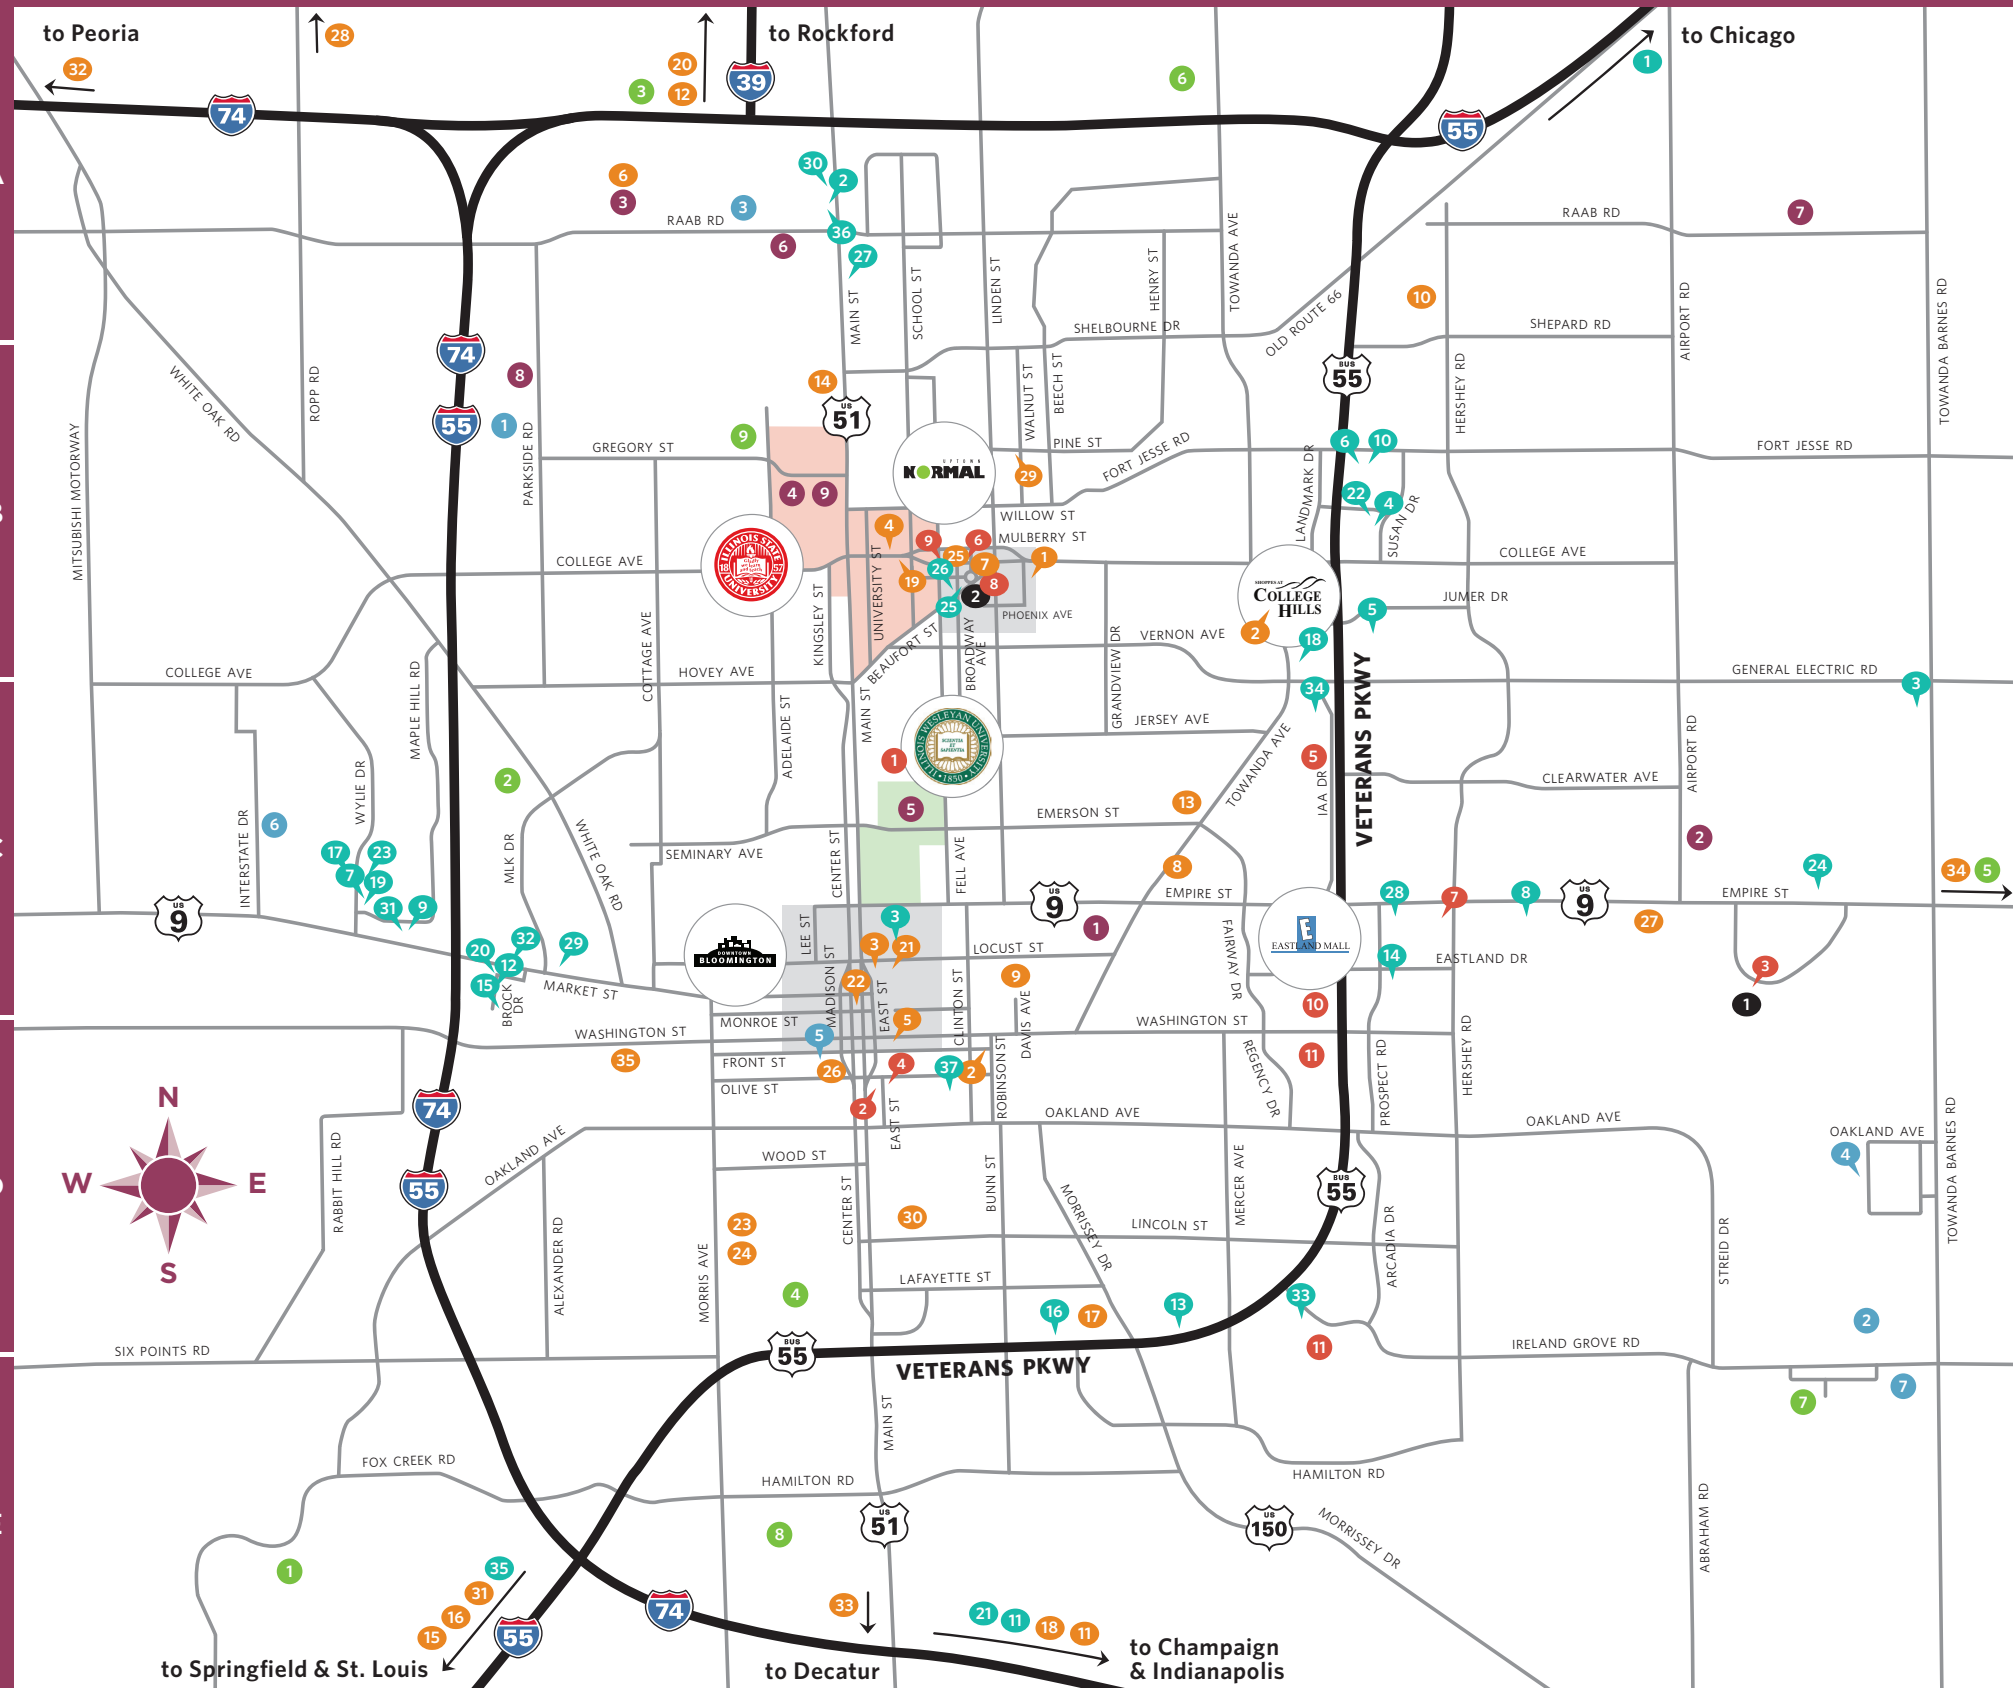

BLOOMINGTON-NORMAL AREA MAP

ACCOMMODATIONS

1. America's Best Value Inn Chenoa A5
2. Baymont Inn and Suites A3
3. BW Premier Collection, Parke Regency Hotel & Conference Center C6
4. Candlewood Suites Hotel B5
5. Chateau Hotel and Conference Center B5
6. Comfort Suites East B5
7. Comfort Suites West C2
8. Country Inn and Suites Airport C5
9. Country Inn and Suites West C2
10. Courtyard by Marriott B5
11. Days Inn Le Roy E4
12. Days Inn and Suites C2
13. DoubleTree by Hilton D4
14. Eastland Suites Hotel and Conference Center C5
15. Econolodge Inn and Suites C2
16. Extended Stay America D4
17. Fairfield Inn and Suites C2
18. Hampton Inn and Suites B4
19. Hampton Inn West C2
20. Hawthorn Suites by Wyndham Bloomington C2
21. Holiday Inn Express Le Roy E3
22. Holiday Inn Express and Suites B5
23. Holiday Inn Express West C2
24. Holiday Inn Hotel and Suites C6
25. Hyatt Place B3
26. Marriott Hotel and Conference Center B3
27. Motel 6 A3
28. Quality Inn and Suites East C5
29. Quality Inn and Suites West C2
30. Radisson Hotel Normal A3
31. Ramada Limited and Suites C2
32. Red Roof Inn C2
33. Residence Inn by Marriott D4
34. Super 8 Bloomington C4
35. Super 8 McLean E2
36. Super 8 Normal A3
37. Vrooman Mansion D3