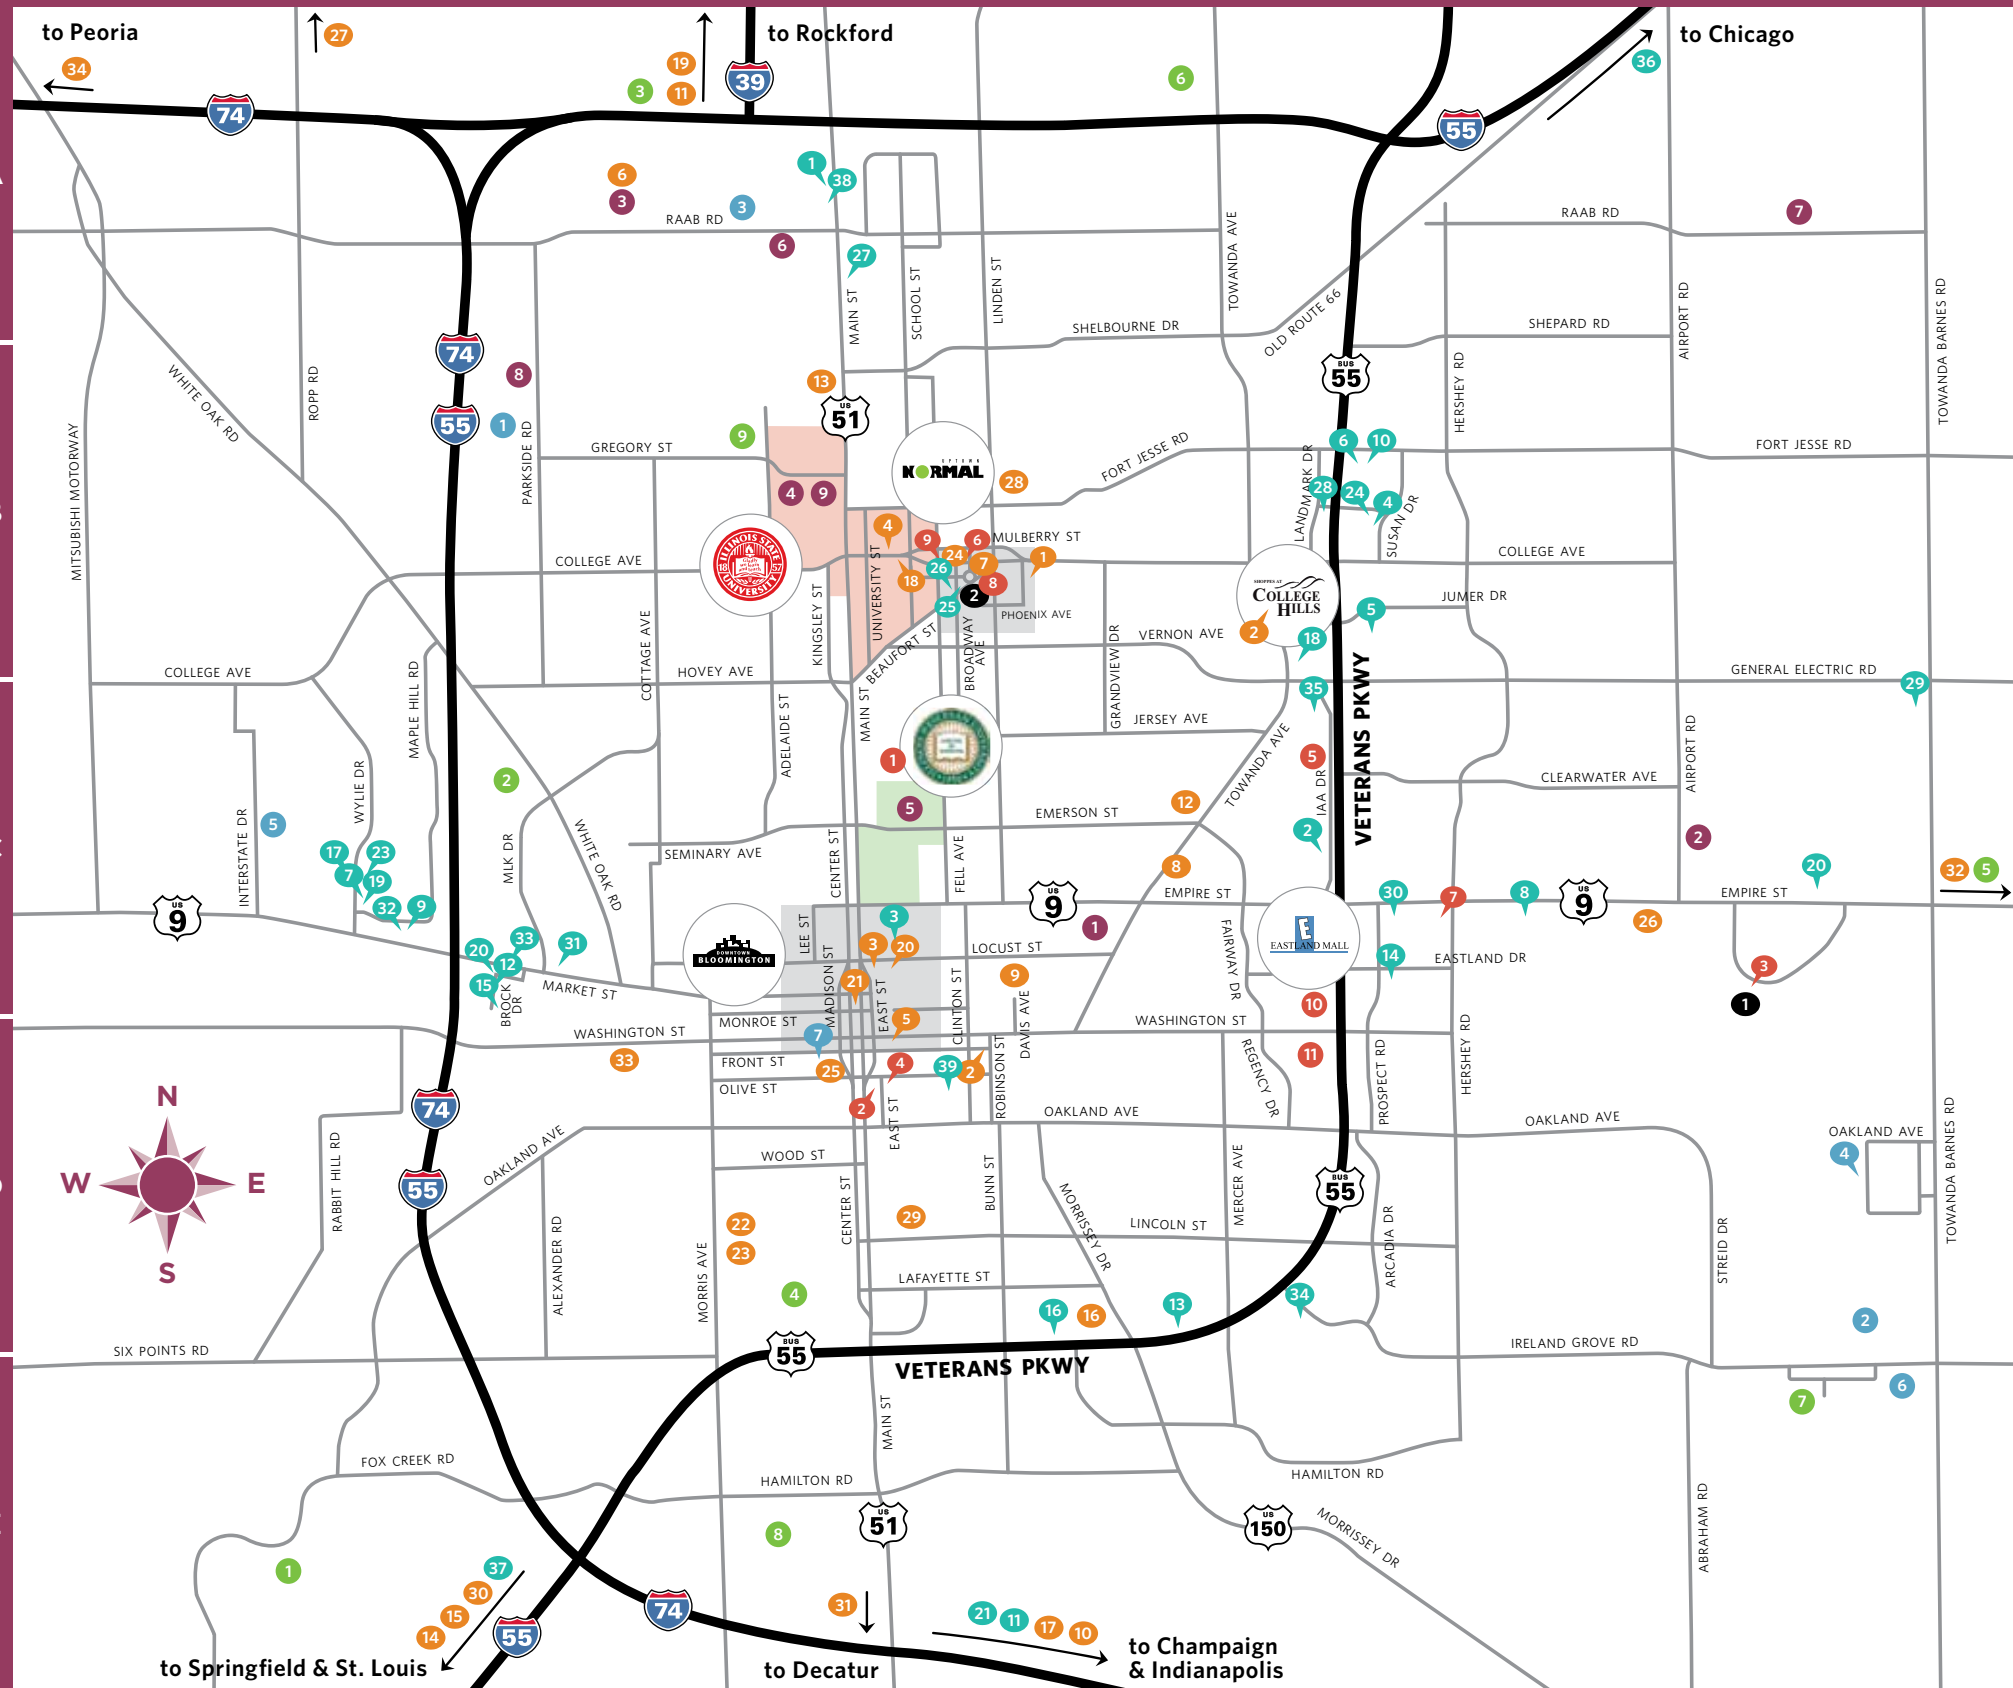

BLOOMINGTON-NORMAL AREA MAP

ACCOMMODATIONS

1. Baymont Inn and Suites **A3**
2. Baymont Inn and Suites **C4**
3. Burr House **C3**
4. Candlewood Suites Hotel **B5**
5. Chateau Hotel and Conference Center **B5**
6. Comfort Suites East **B5**
7. Comfort Suites West **C2**
8. Country Inn and Suites Airport **C5**
9. Country Inn and Suites West **C2**
10. Courtyard by Marriott **B5**
11. Days Inn Le Roy **E4**
12. Days Inn and Suites **C2**
13. DoubleTree by Hilton **D4**
14. Eastland Suites Hotel and Conference Center **C5**
15. Econolodge Inn and Suites **C2**
16. Extended Stay America **D4**
17. Fairfield Inn and Suites **C2**
18. Hampton Inn and Suites **B4**
19. Hampton Inn West **C2**
20. Hawthorn Suites and Conference Center **C2**
21. Holiday Inn Express Le Roy **E4**
22. Holiday Inn Express and Suites **B5**
23. Holiday Inn Express West **C2**
24. Holiday Inn Hotel and Suites **C6**
25. Hyatt Place **00**
26. Marriott Hotel and Conference Center **B3**
27. Motel 6 **A3**
28. Motel 6 **B4**
29. Parke Regency Hotel and Conference Center **C6**
30. Quality Inn and Suites East **00**
31. Quality Inn and Suites West **C5**
32. Ramada Limited and Suites **C2**
33. Red Roof Inn **C2**
34. Residence Inn by Marriott **D4**
35. Super 8 Bloomington **C4**
36. Super 8 Chenoa **A5**
37. Super 8 McLean **E2**
38. Super 8 Normal **A3**
39. Vrooman Mansion **D3**