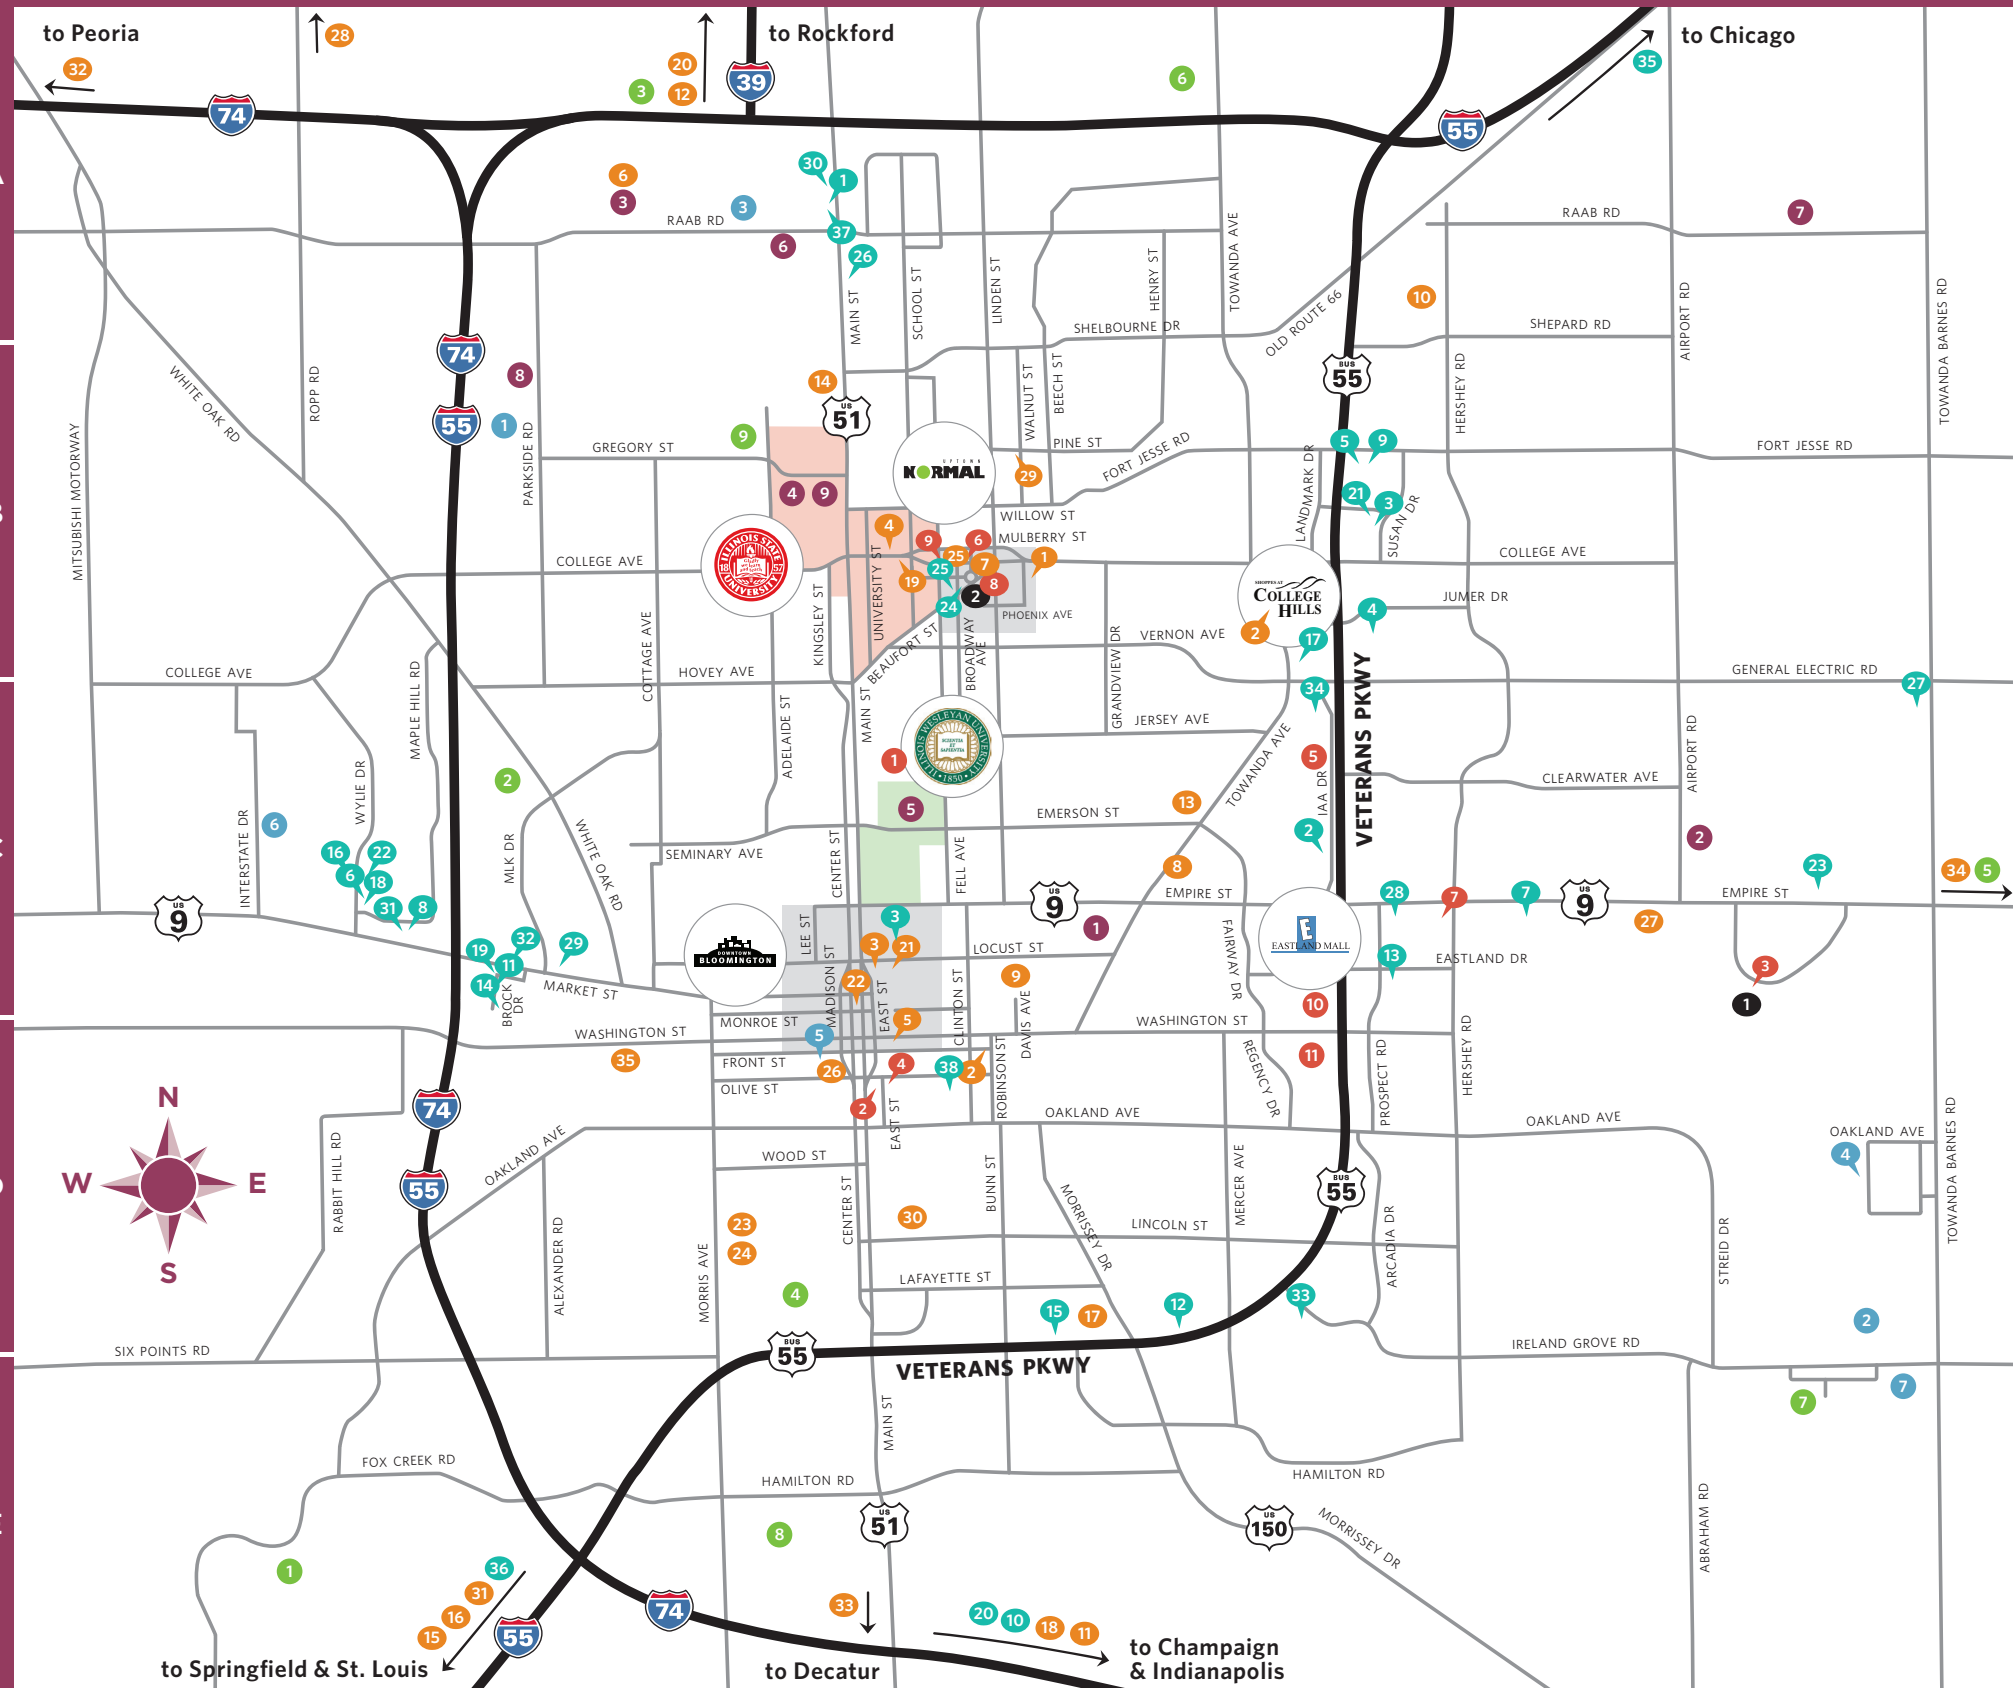

BLOOMINGTON-NORMAL AREA MAP

ACCOMMODATIONS

1. Baymont Inn and Suites
2. Baymont Inn and Suites
3. Candlewood Suites Hotel
4. Chateau Hotel and Conference Center
5. Comfort Suites East
6. Comfort Suites West
7. Country Inn and Suites Airport
8. Country Inn and Suites West
9. Courtyard by Marriott
10. Days Inn Le Roy
11. Days Inn and Suites
12. DoubleTree by Hilton
13. Eastland Suites Hotel and Conference Center
14. Econolodge Inn and Suites
15. Extended Stay America
16. Fairfield Inn and Suites
17. Hampton Inn and Suites
18. Hampton Inn West
19. Hawthorn Suites by Wyndham Bloomington
20. Holiday Inn Express Le Roy
21. Holiday Inn Express and Suites
22. Holiday Inn Express West
23. Holiday Inn Hotel and Suites
24. Hyatt Place
25. Marriott Hotel and Conference Center
26. Motel 6
27. Parke Regency Hotel and Conference Center
28. Quality Inn and Suites East
29. Quality Inn and Suites West
30. Radisson Hotel Normal
31. Ramada Limited and Suites
32. Red Roof Inn
33. Residence Inn by Marriott
34. Super 8 Bloomington
35. Super 8 Chenoa
36. Super 8 McLean
37. Super 8 Normal
38. Vrooman Mansion