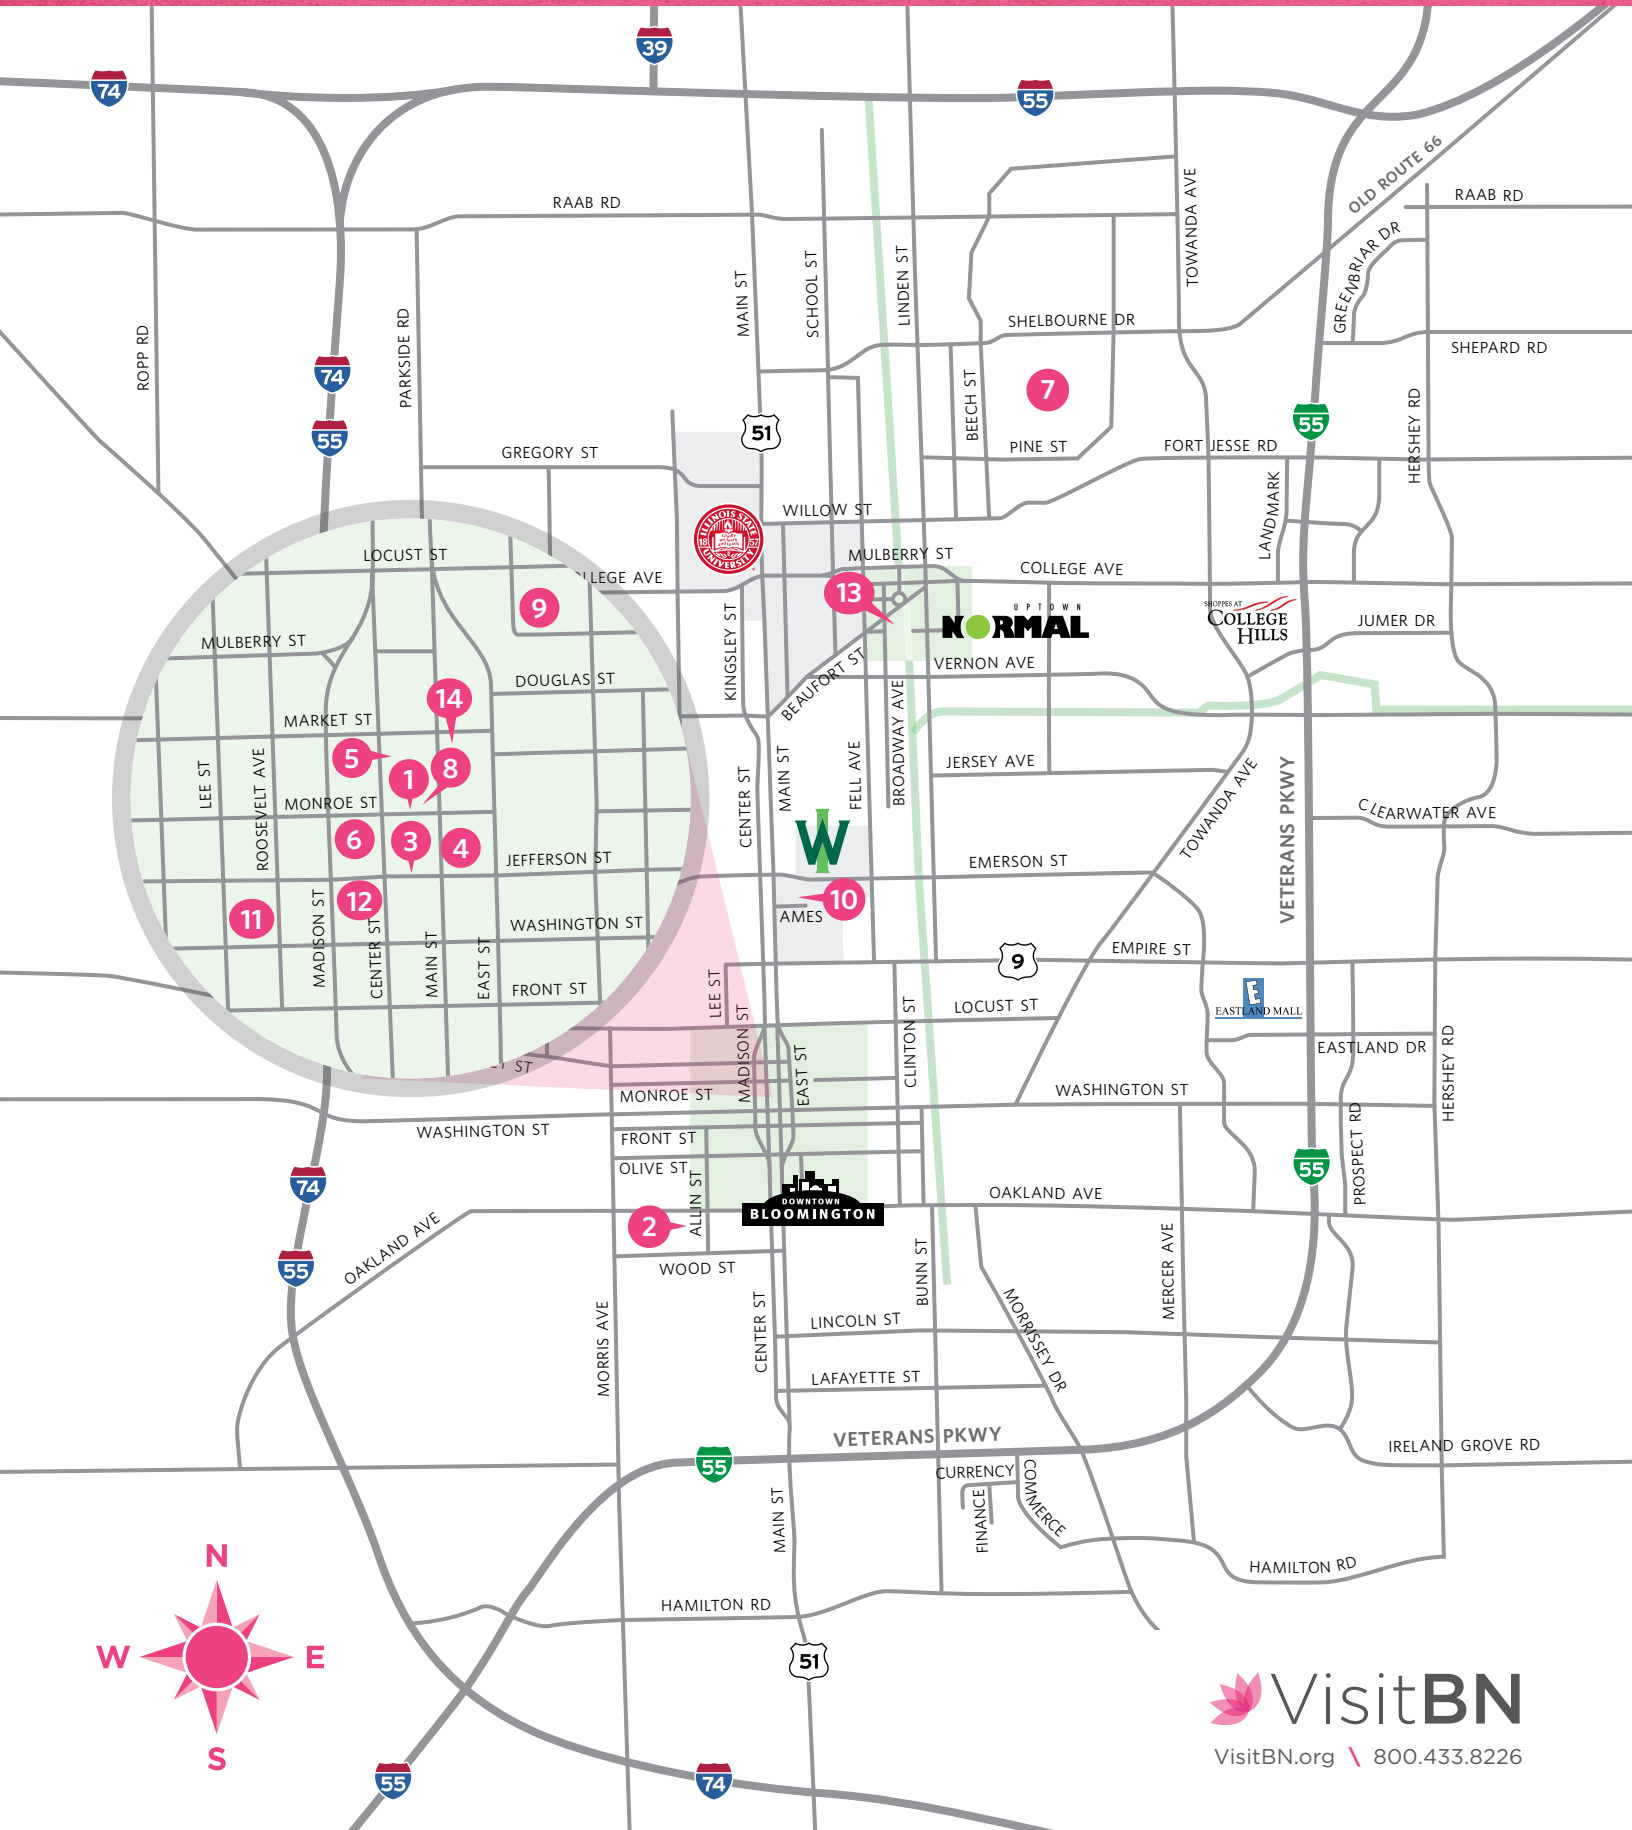

# Art Galleries

IN BLOOMINGTON-NORMAL, ILLINOIS