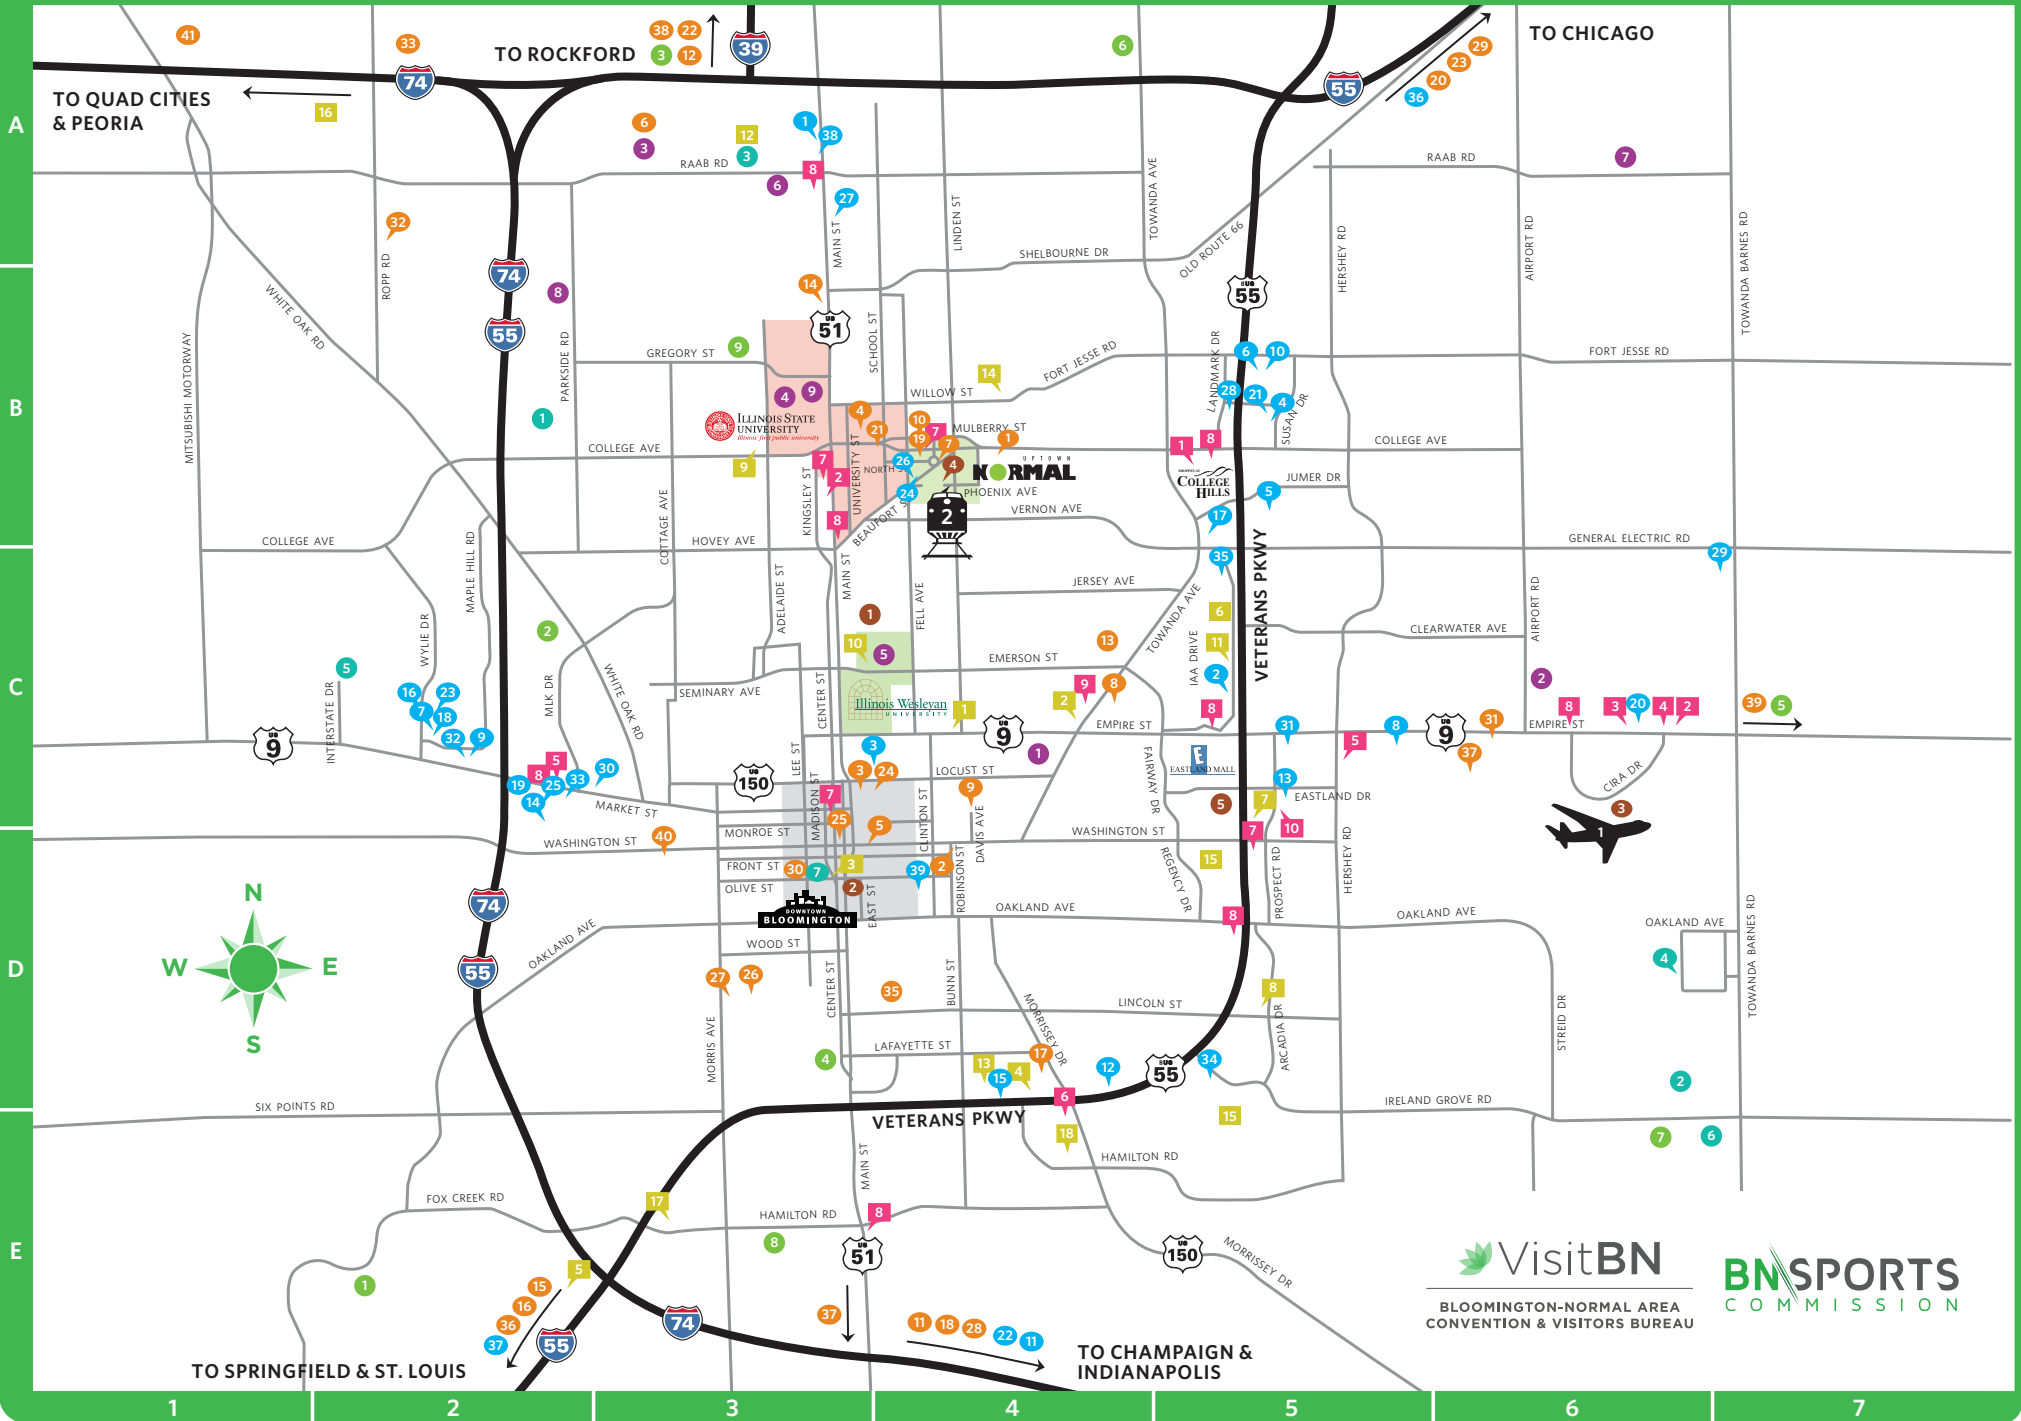

BLOOMINGTON-NORMAL Area Map

BLOOMINGTON-NORMAL AREA
CONVENTION & VISITORS BUREAU