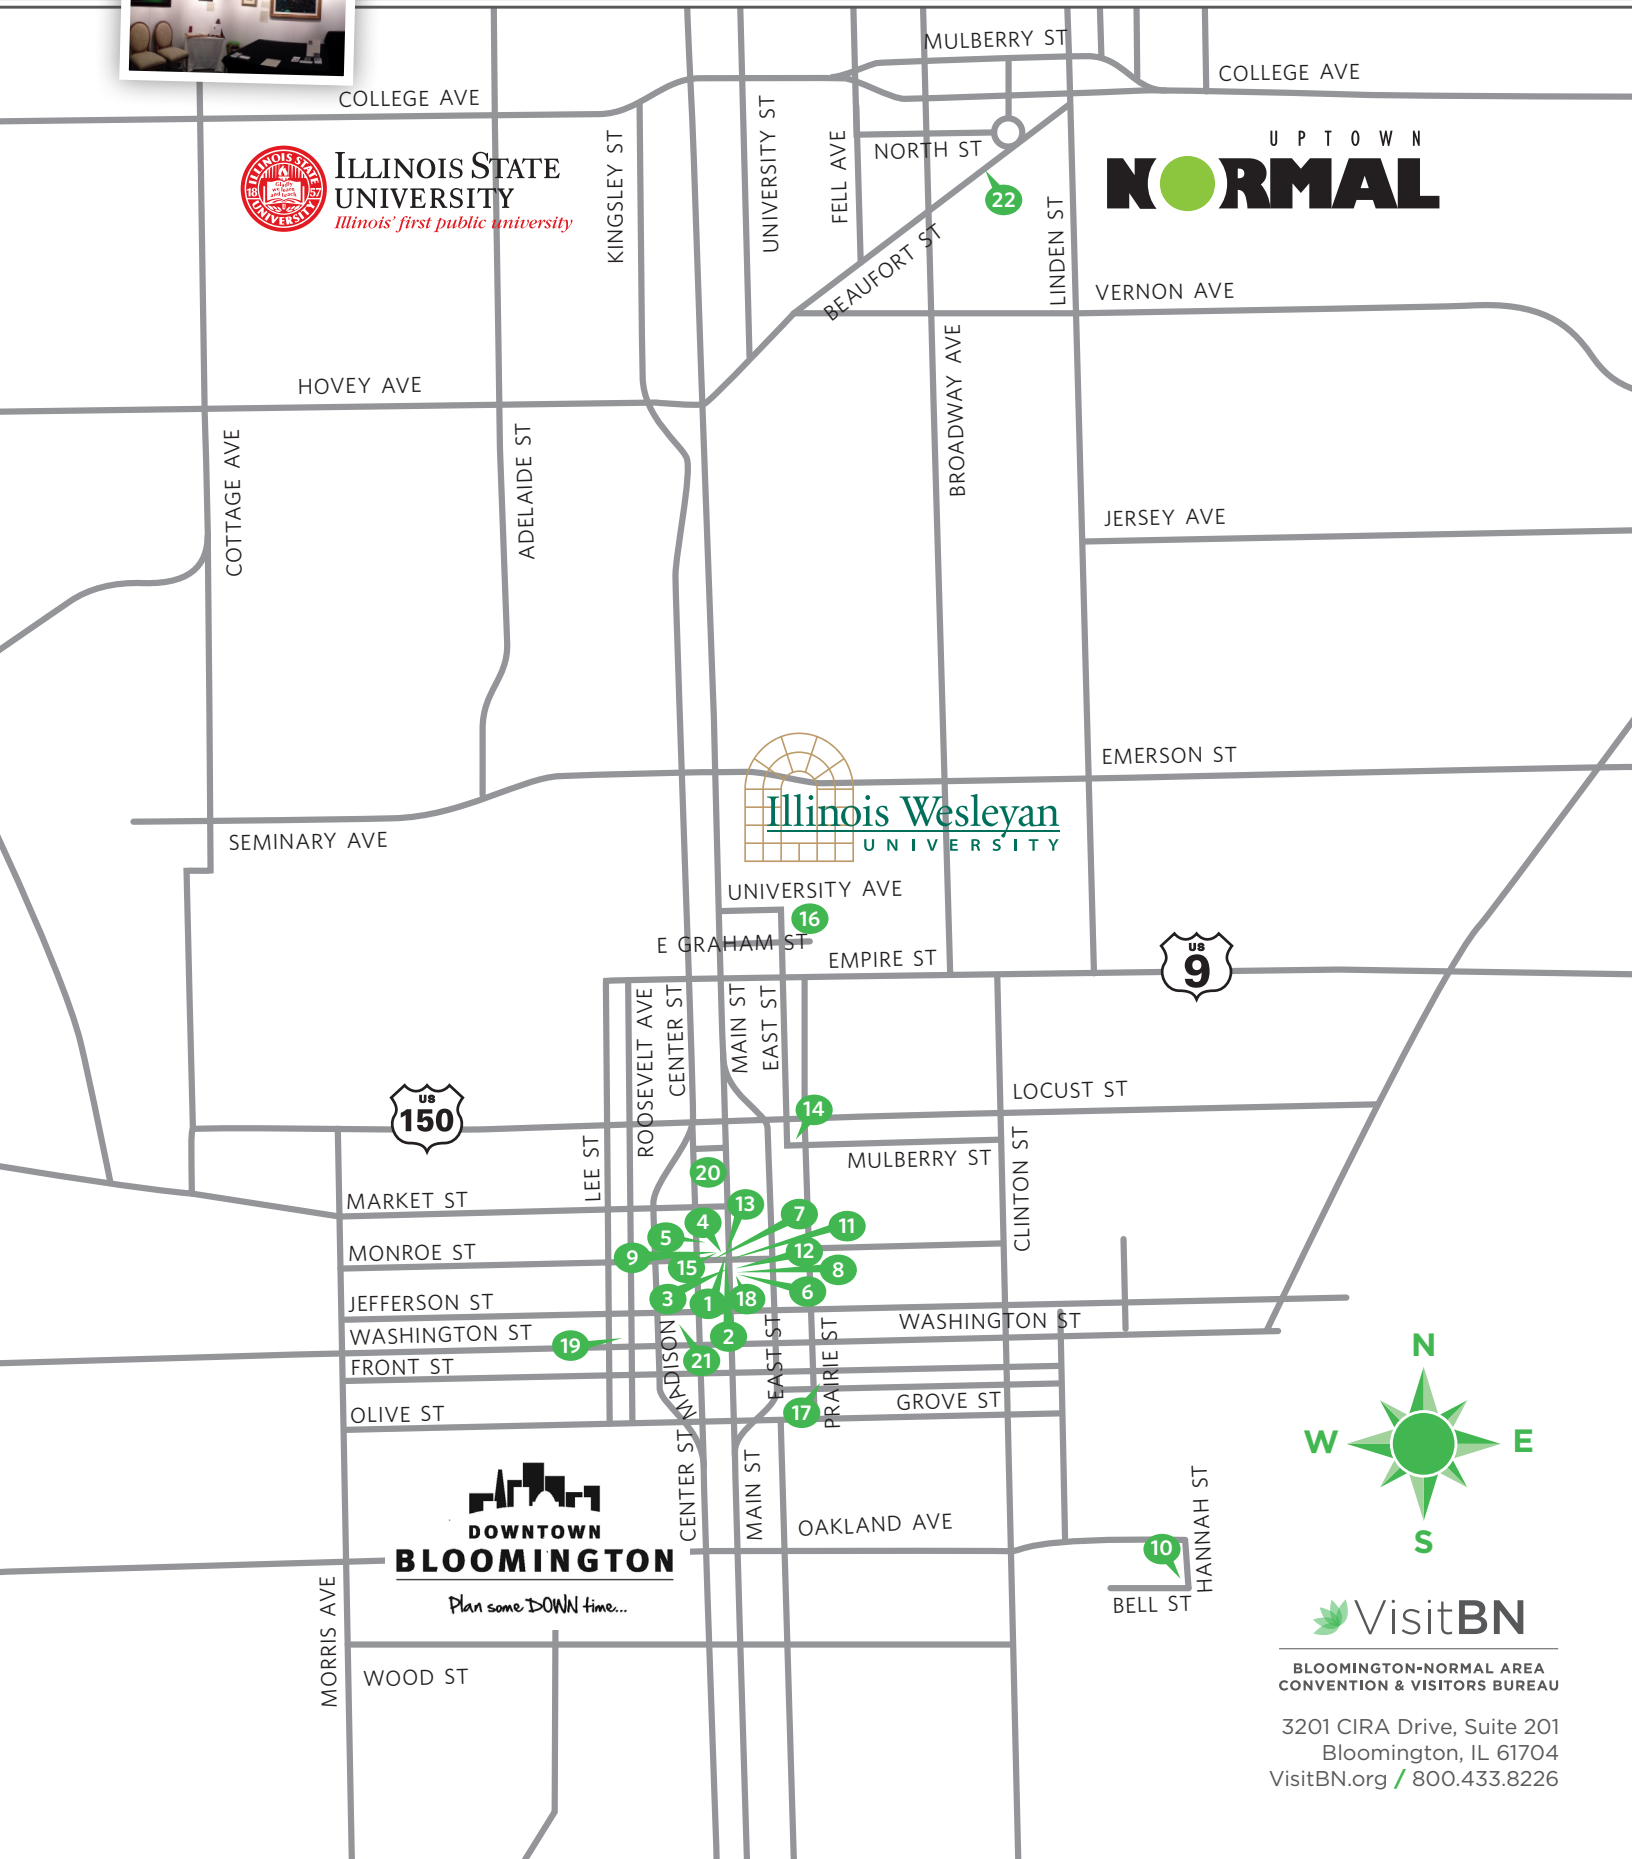

Bloomington-Normal

ART GALLERY & STUDIO MAP

UPTOWN
NORMAL

DOWNTOWN BLOOMINGTON
Plan some DOWN time...

 VisitBN

BLOOMINGTON-NORMAL AREA
CONVENTION & VISITORS BUREAU

3201 CIRA Drive, Suite 201
Bloomington, IL 61704
VisitBN.org / 800.433.8226