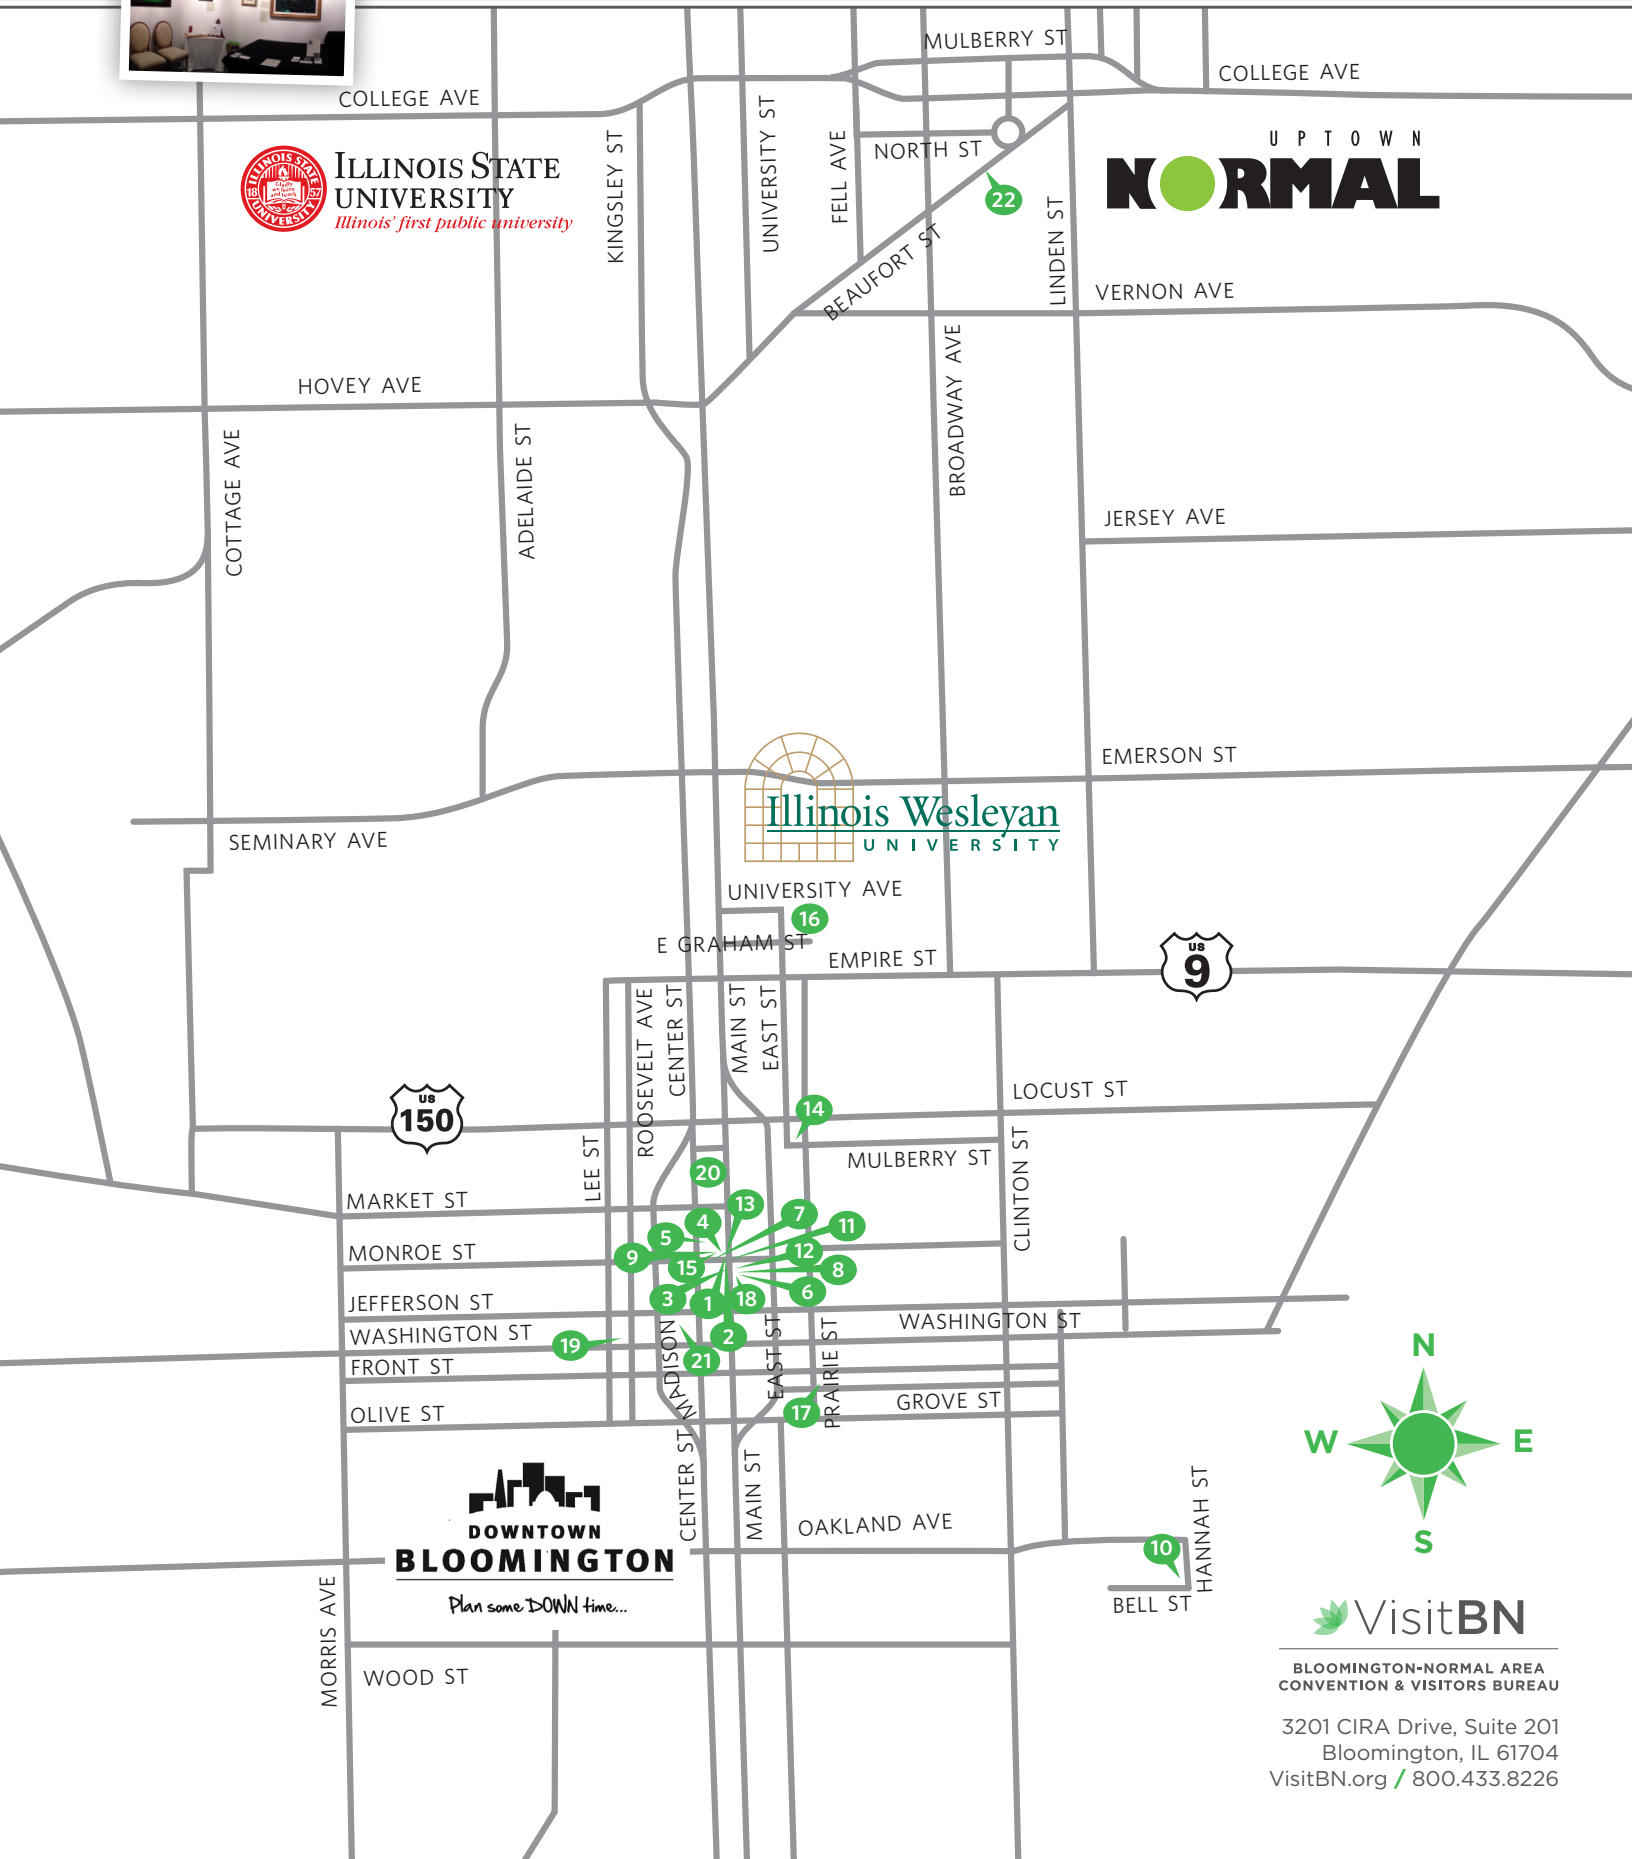

## ART GALLERY & STUDIO MAP

UPTOWN  
**NORMAL**

**DOWNTOWN BLOOMINGTON**  
Plan some DOWN time...

 VisitBN

BLOOMINGTON-NORMAL AREA  
CONVENTION & VISITORS BUREAU

3201 CIRA Drive, Suite 201  
Bloomington, IL 61704  
VisitBN.org / 800.433.8226